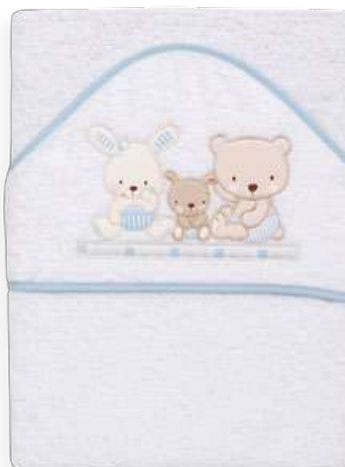

Ref.1061
Capa de baño (100 x 100 cm)
Bath towel
Cape du bain
Tela di bagno

100 ALGODÓN
COTTON

MADE IN
SPAIN
MADE IN

Capas de baño 1m x 1m

Ref.1080
Capa de baño (100 x 100 cm)
Bath towel
Cape du bain
Tela di bagno