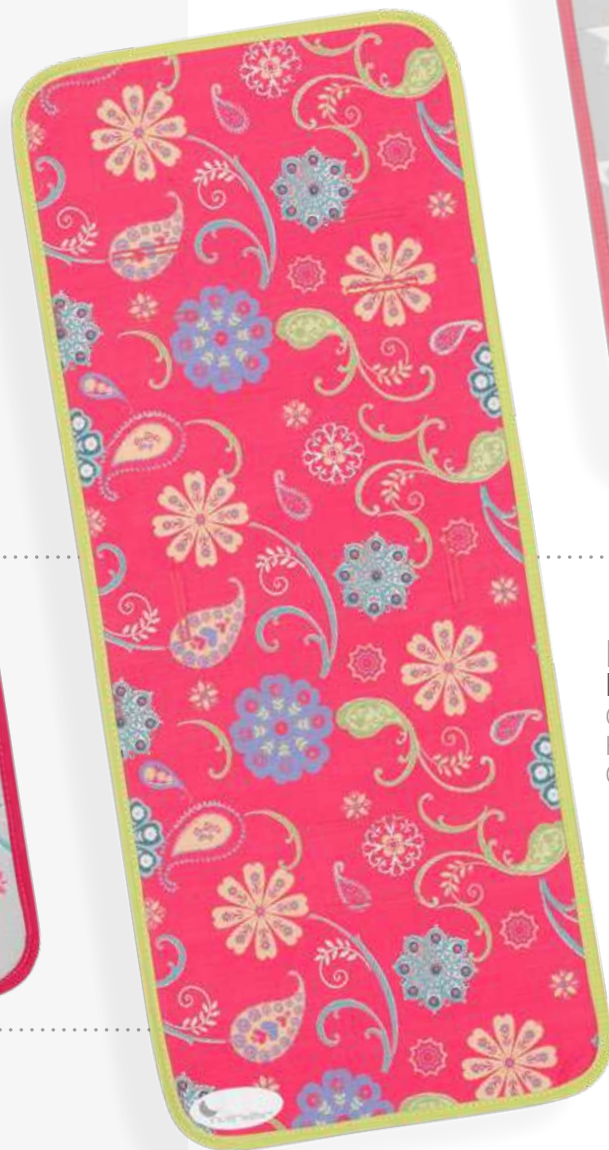

Ref. OC004
Funda carro universal
Cover for stroller
Housse pour poussette
Copertura per passeggino