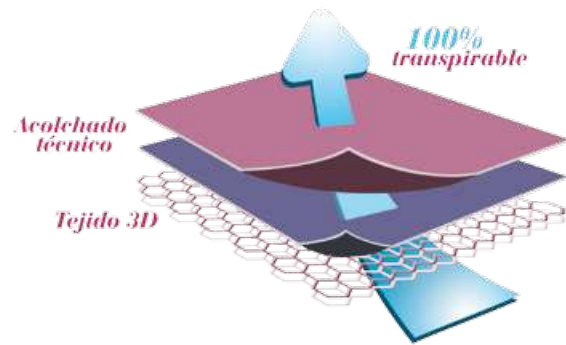

Fundas carro universal 100% algodón transpirable - 84x34cm

Reverso transpirable
Tejido técnico 3D
3D textile breathable
Tissu respirant 3D
Tessuto traspirante