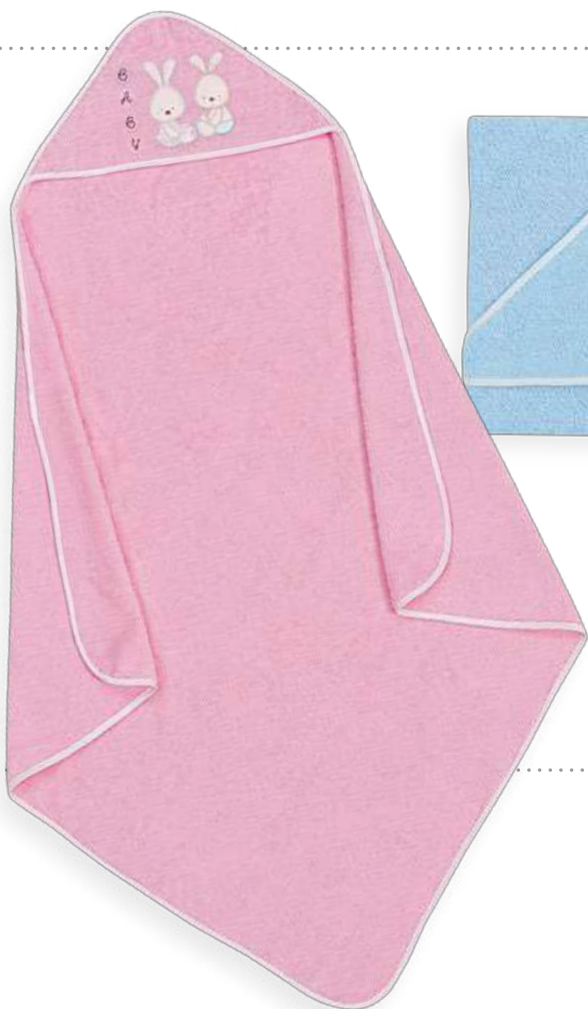

100 ALGODÓN
COTTON