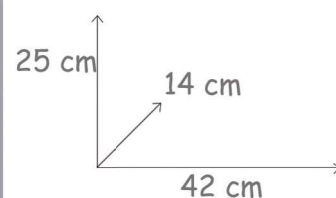

9043

Medidas/Measures

REF: 03990430204

Bolso Polipiel
Borsa Ecopelle
Leatherette Bag

REF: 03990430097

Bolso Polipiel
Borsa Ecopelle
Leatherette Bag

REF: 03990430098

Bolso Polipiel
Borsa Ecopelle
Leatherette Bag