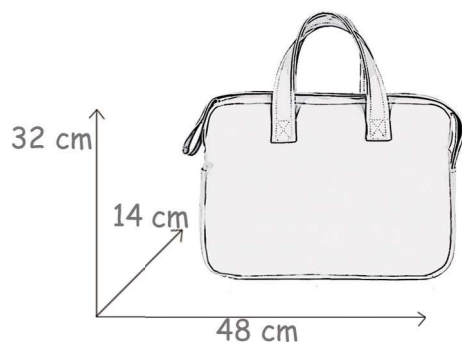

REF: 02904240004
Porta Chupete Polipiel
Porta Ciuccio Ecopelle
Leatherette Bag

MEDIDAS BOLSOS

MISURE BORSE

BAG MEASURES

POLIPIEL / ECOPELLE / LEATHERETTE
60% PU 40% PES

Repelente al agua
Idncrepellente
Water repellent